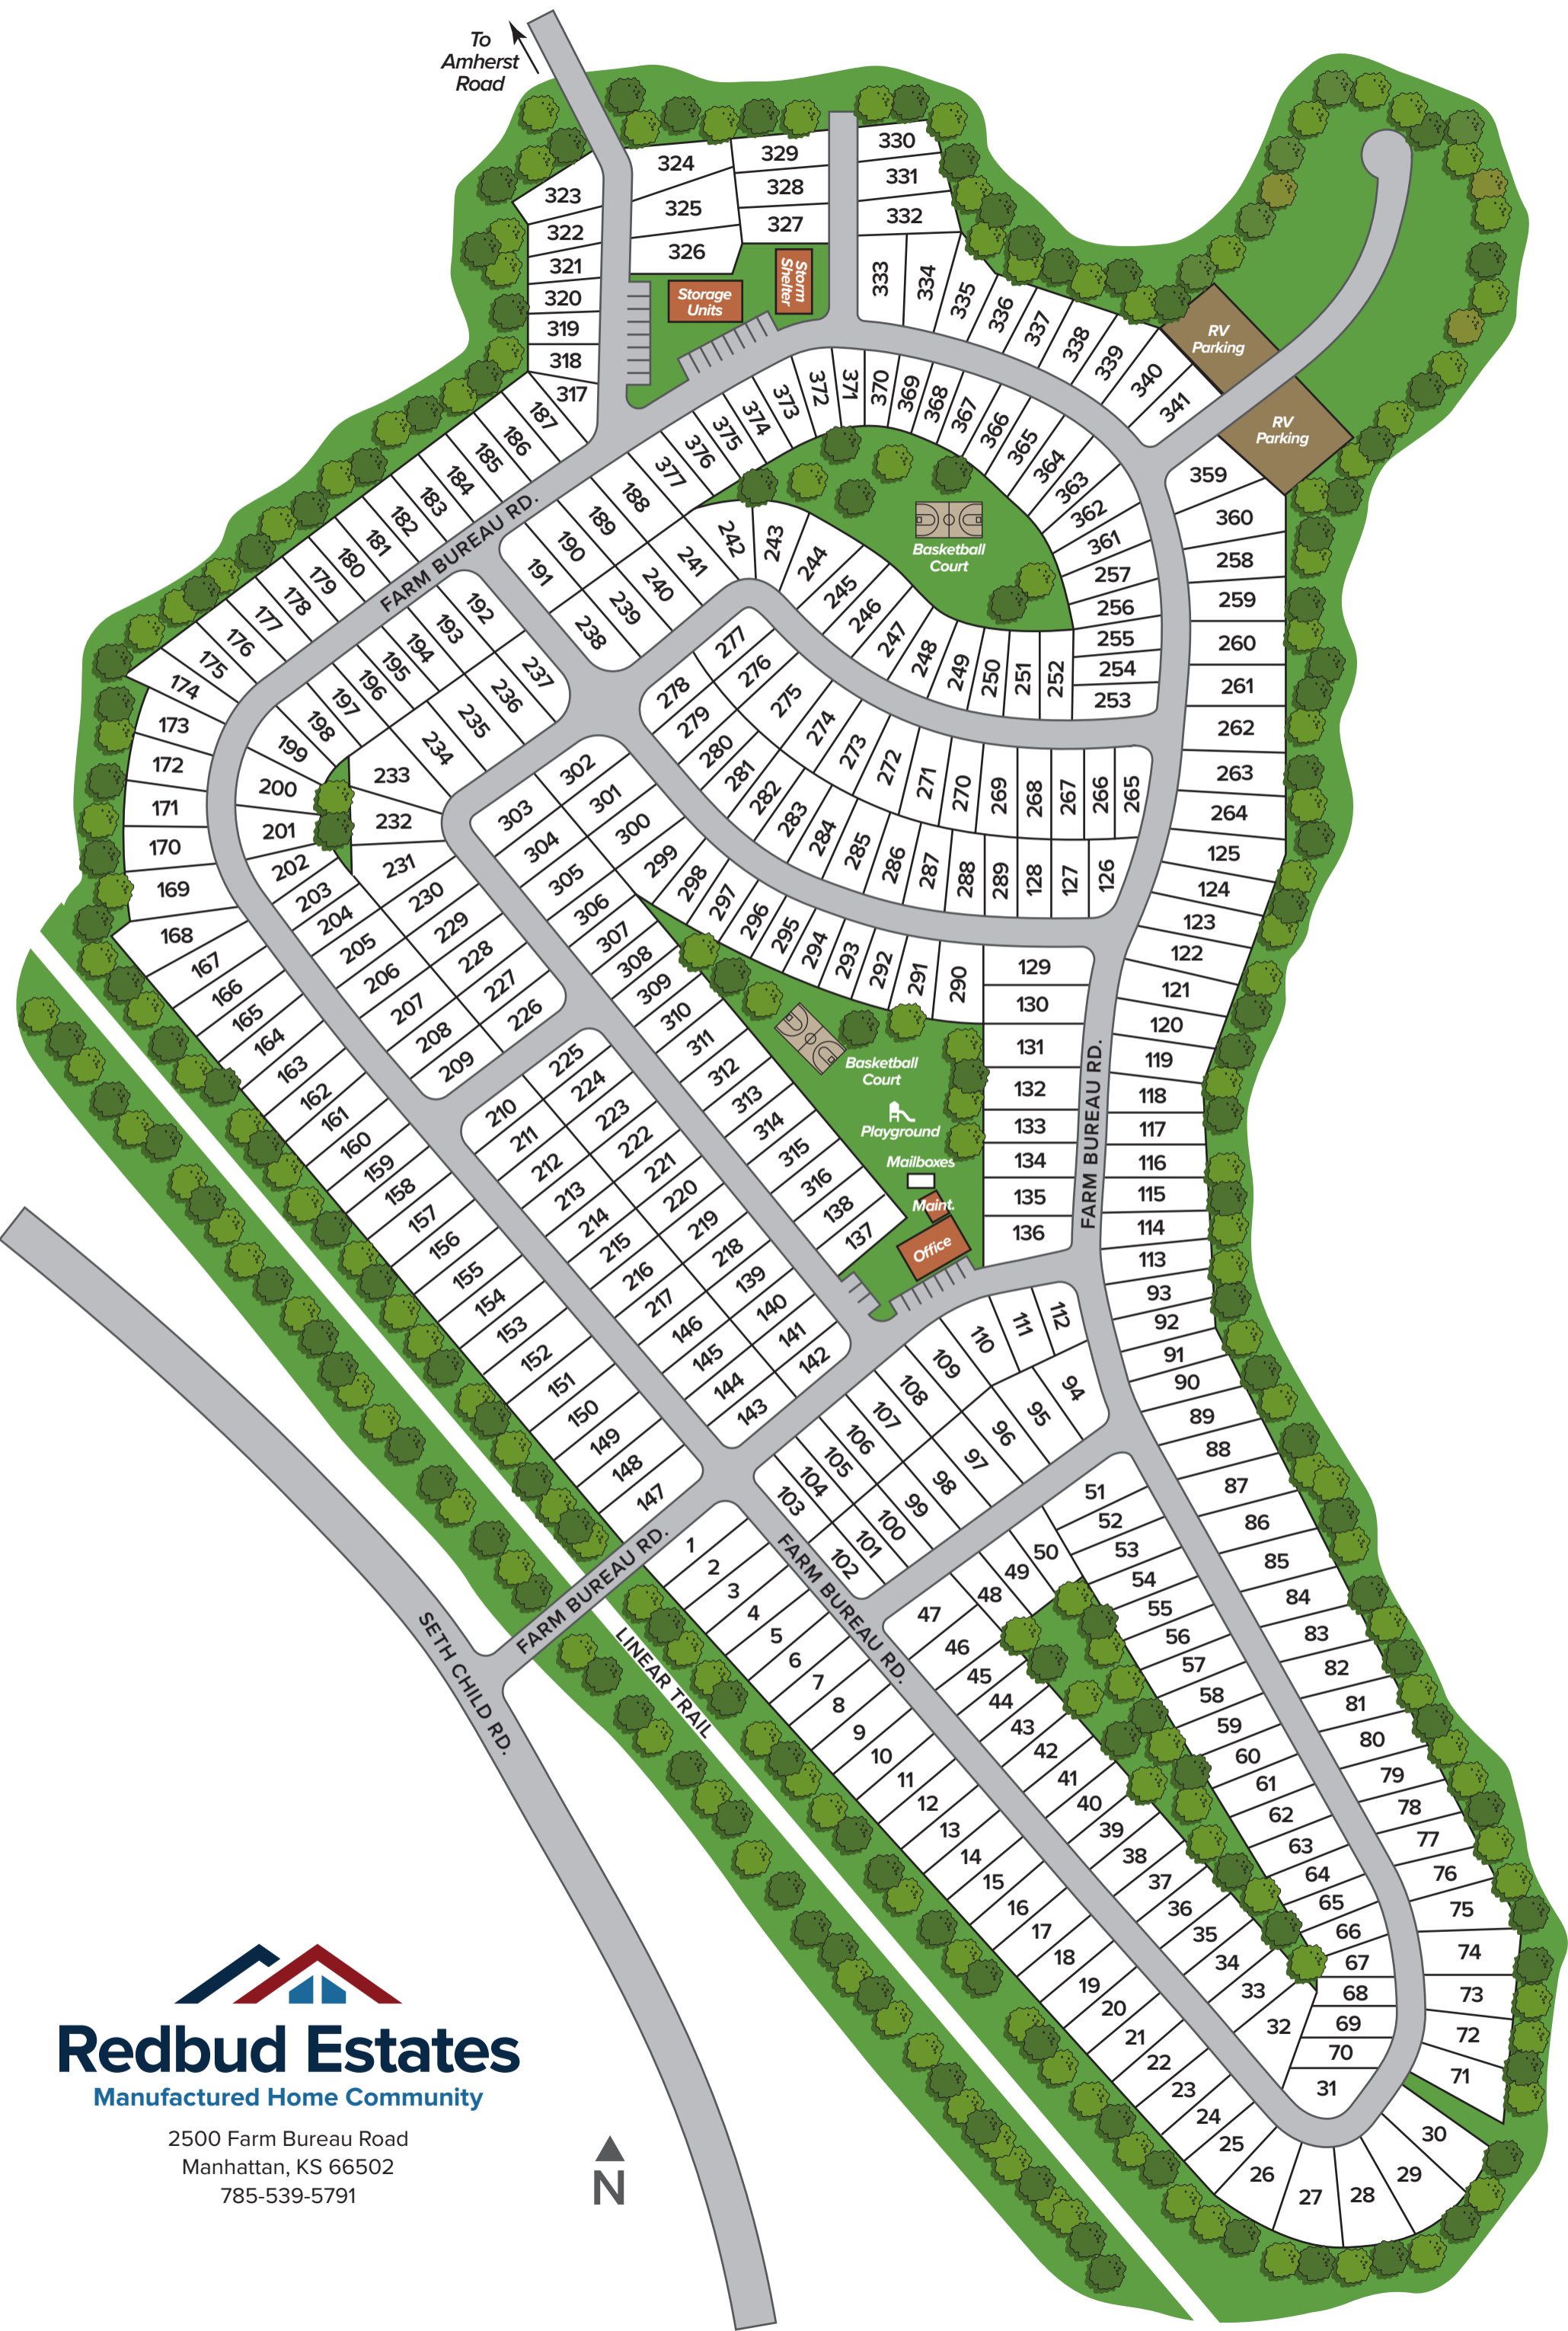

To Amherst Road

Redbud Estates

Manufactured Home Community

2500 Farm Bureau Road
 Manhattan, KS 66502
 785-539-5791